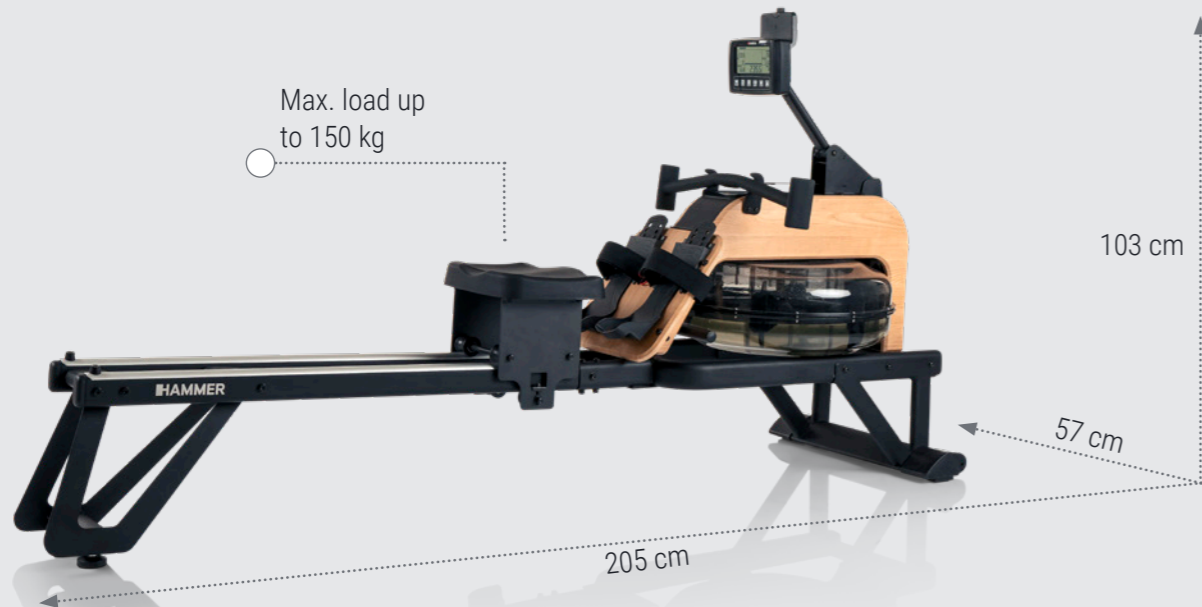

RowTech NorsK

RowTech NorsK

SKU: 12001

- Natural wood design rowing machine
- Reduction of plastic to a minimum
- Comfortable 42 cm seat height
- Ergonomic footplate distance of 12 cm
- New, innovative rowing grip for different training positions & more varied muscle response
- Ball-bearing & ergonomic comfort seat
- Elegant and unique design with modern rear stand
- Extra-long aluminum rowing rail with 117 cm also suitable for tall people
- Wear-free magnetic brake system
- Clear and modern black backlight training computer with Bluetooth
- Including free & motivating rowing workouts
- Fully compatible with Kinomap
- Various training and heart rate health programs
- Competition feeling through race program against virtual opponents
- Pulse measurement via chest strap with integrated chest strap sensor
- Can be stowed away quickly and easily
- Integrated transport rollers for easy moving
- Reduction of styrofoam & plastic in packaging

RowFlow NorsK

RowFlow Norsk

SKU: 12000

- Natural wood design rowing machine
- Reduction of plastic to a minimum
- Hip-friendly step plate distance of 10 cm
- New innovative rowing handle for different training positions
- Sports seat with ball bearings on premium aluminum double rails
- Authentic resistance setting via amount of water
- Sturdy polyester pull strap, perfect for heavy and intense rowing strokes
- Clear and modern LCD display with integrated tablet and smartphone holder
- Non-slip and high-quality, multi-adjustable footplates
- Includes free and motivating rowing workouts
- Various training and heart rate health programs
- Competition feeling through race program against virtual opponents
- Pulse measurement via chest strap with integrated chest strap sensor
- Integrated transport rollers for easy moving
- Reduction of styrofoam & plastic in packaging