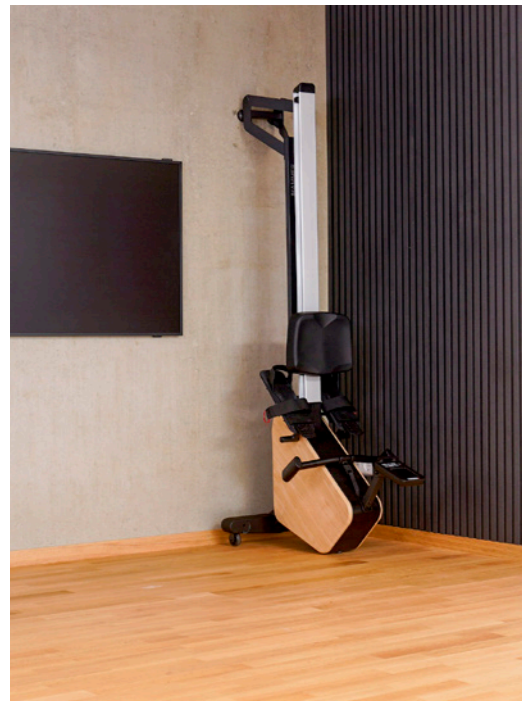

RowTech NorsK

RowTech NorsK

SKU: 12001

- Natural wood design rowing machine
- Reduction of plastic to a minimum
- Comfortable 42 cm seat height
- Ergonomic footplate distance of 12 cm
- New, innovative rowing grip for different training positions & more varied muscle response
- Ball-bearing & ergonomic comfort seat
- Elegant and unique design with modern rear stand
- Extra-long aluminum rowing rail with 117 cm also suitable for tall people
- Wear-free magnetic brake system
- Clear and modern black backlight training computer with Bluetooth
- Including free & motivating rowing workouts
- Fully compatible with Kinomap
- Various training and heart rate health programs
- Competition feeling through race program against virtual opponents
- Pulse measurement via chest strap with integrated chest strap sensor
- Can be stowed away quickly and easily
- Integrated transport rollers for easy moving
- Reduction of styrofoam & plastic in packaging

RowFlow NorsK

RowFlow Norsk

SKU: 12000

- Natural wood design rowing machine
- Reduction of plastic to a minimum
- Hip-friendly step plate distance of 10 cm
- New innovative rowing handle for different training positions
- Sports seat with ball bearings on premium aluminum double rails
- Authentic resistance setting via amount of water
- Sturdy polyester pull strap, perfect for heavy and intense rowing strokes
- Clear and modern LCD display with integrated tablet and smartphone holder
- Non-slip and high-quality, multi-adjustable footplates
- Includes free and motivating rowing workouts
- Various training and heart rate health programs
- Competition feeling through race program against virtual opponents
- Pulse measurement via chest strap with integrated chest strap sensor
- Integrated transport rollers for easy moving
- Reduction of styrofoam & plastic in packaging