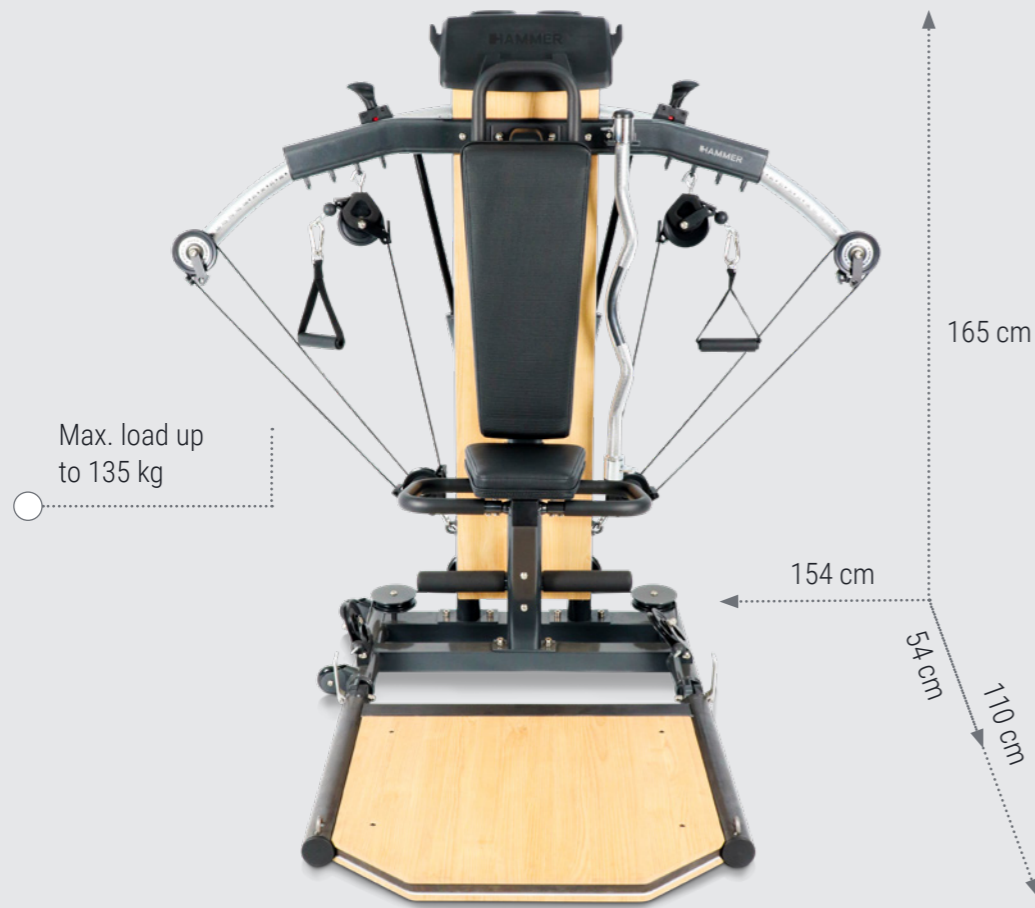

BioForce MX NorsK

BioForce MX Norsk

SKU: 14002

- Probably the most compact and at the same time most effective multi-gym in the world with over 60% space savings
- Innovative and patented folding mechanism
- Modern living room design with wooden elements
- Noiseless TNT resistance technology for a particularly even resistance up to 125 kg, suitable for rental apartments
- Precise graduation and exact training control in 2.25 kg steps
- Versatile exercise options in a small space
- Design tablet and smartphone holder with integrated drinking bottle holder
- Wide range of resistance allows training at any performance level
- Perfect ergonomics for body heights of up to 2 meters
- High-quality transport rollers for easy moving